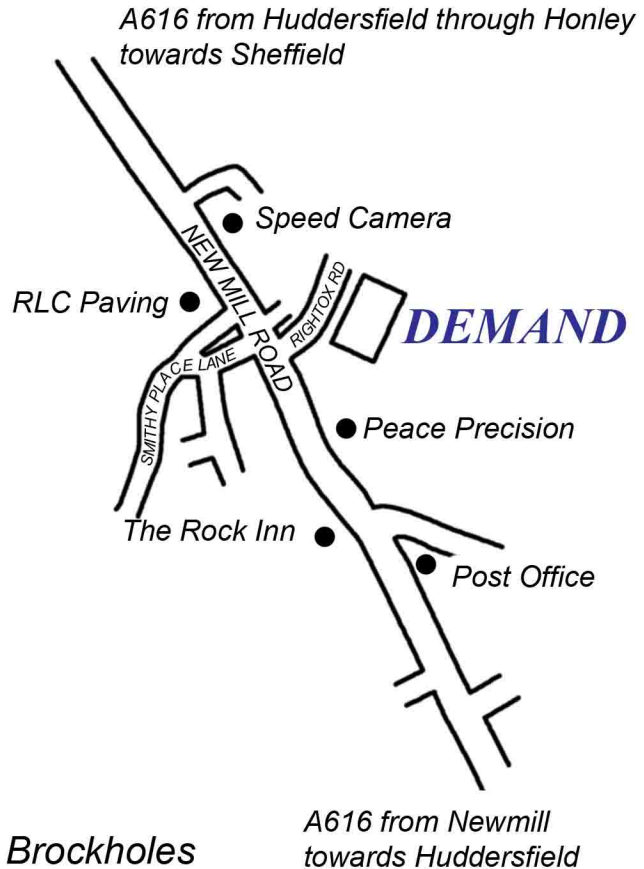

# DEMAND

Design and Manufacture for Disability  
 303 Newmill Road  
 Brockholes  
 Holmfirth  
 West Yorkshire  
 HD9 7AL

View of Rightox Road from Huddersfield Direction

View of Rightox Road from Newmill Direction

## Directions from the M62

Exit on either J23 or J24  
 Head towards Huddersfield town centre  
 At the ring road, A62, bear left anti-clockwise  
 Turn right onto A616 following signs for Holmfirth  
 Turn left at the 4<sup>th</sup> set of traffic lights following A616  
 At Honley continue on the A616 towards Sheffield  
 At the speed camera indicate left  
 Turn left into Rightox Road

## Directions from the M1

Exit on either J38 or J39  
 From J38 follow A637 towards Huddersfield  
 At the second roundabout take the A636 towards Denby Dale  
 From J39 follow the A636 through Denby Dale  
 Continue on the A635 towards Newmill and Holmfirth  
 At Newmill turn right towards Huddersfield on the A616  
 At Brockholes take the first right after Peace Precision

PLEASE PARK AROUND THE BACK OF THE BUILDING CLOSE TO THE RAMP