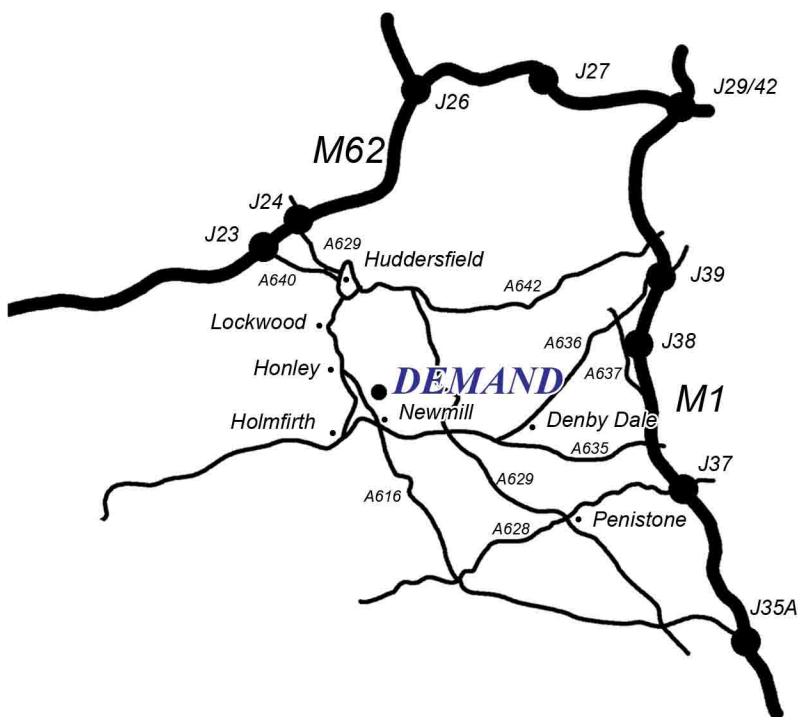

# DEMAND

Design and Manufacture for Disability  
 303 Newmill Road  
 Brockholes  
 Holmfirth  
 West Yorkshire  
 HD9 7AL

View of Rightox Road from Huddersfield Direction

View of Rightox Road from Newmill Direction

## Directions from the M62

Exit on either J23 or J24  
 Head towards Huddersfield town centre  
 At the ring road, A62, bear left anti-clockwise  
 Turn right onto A616 following signs for Holmfirth  
 Turn left at the 4<sup>th</sup> set of traffic lights following A616  
 At Honley continue on the A616 towards Sheffield  
 At the speed camera indicate left  
 Turn left into Rightox Road

## Directions from the M1

Exit on either J38 or J39  
 From J38 follow A637 towards Huddersfield  
 At the second roundabout take the A636 towards Denby Dale  
 From J39 follow the A636 through Denby Dale  
 Continue on the A635 towards Newmill and Holmfirth  
 At Newmill turn right towards Huddersfield on the A616  
 At Brockholes take the first right after Peace Precision